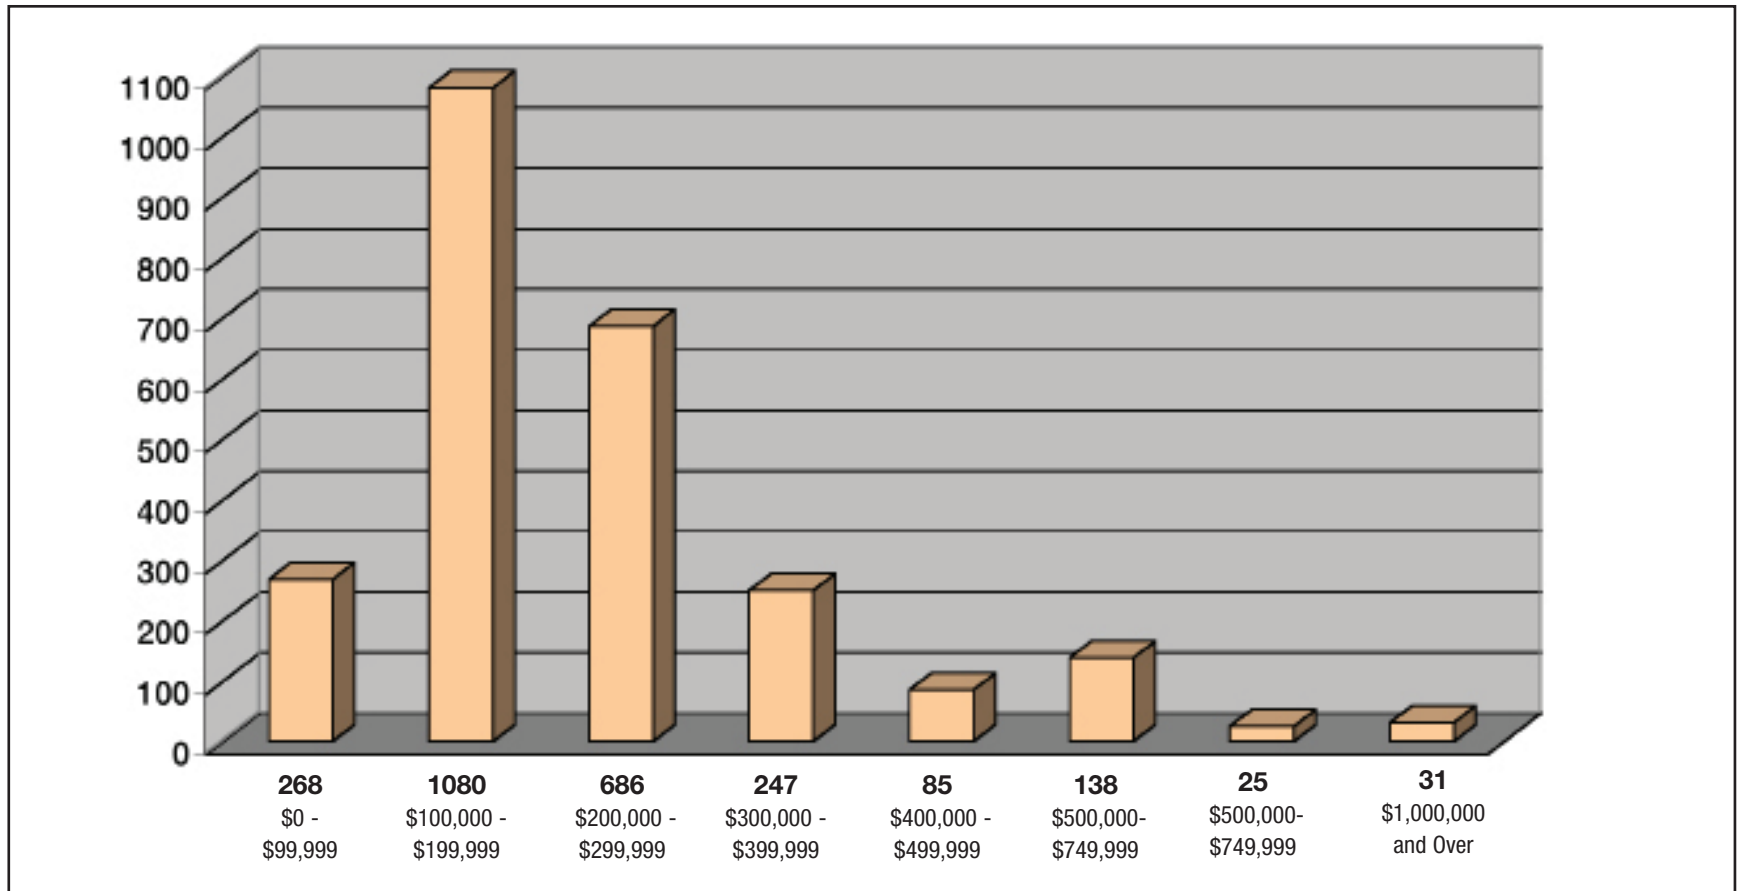

RENO

PROPERTIES SOLD 2009

January 1 thru September 30

SINGLE FAMILY

CHASE
INTERNATIONAL
real estate
chaseinternational.com