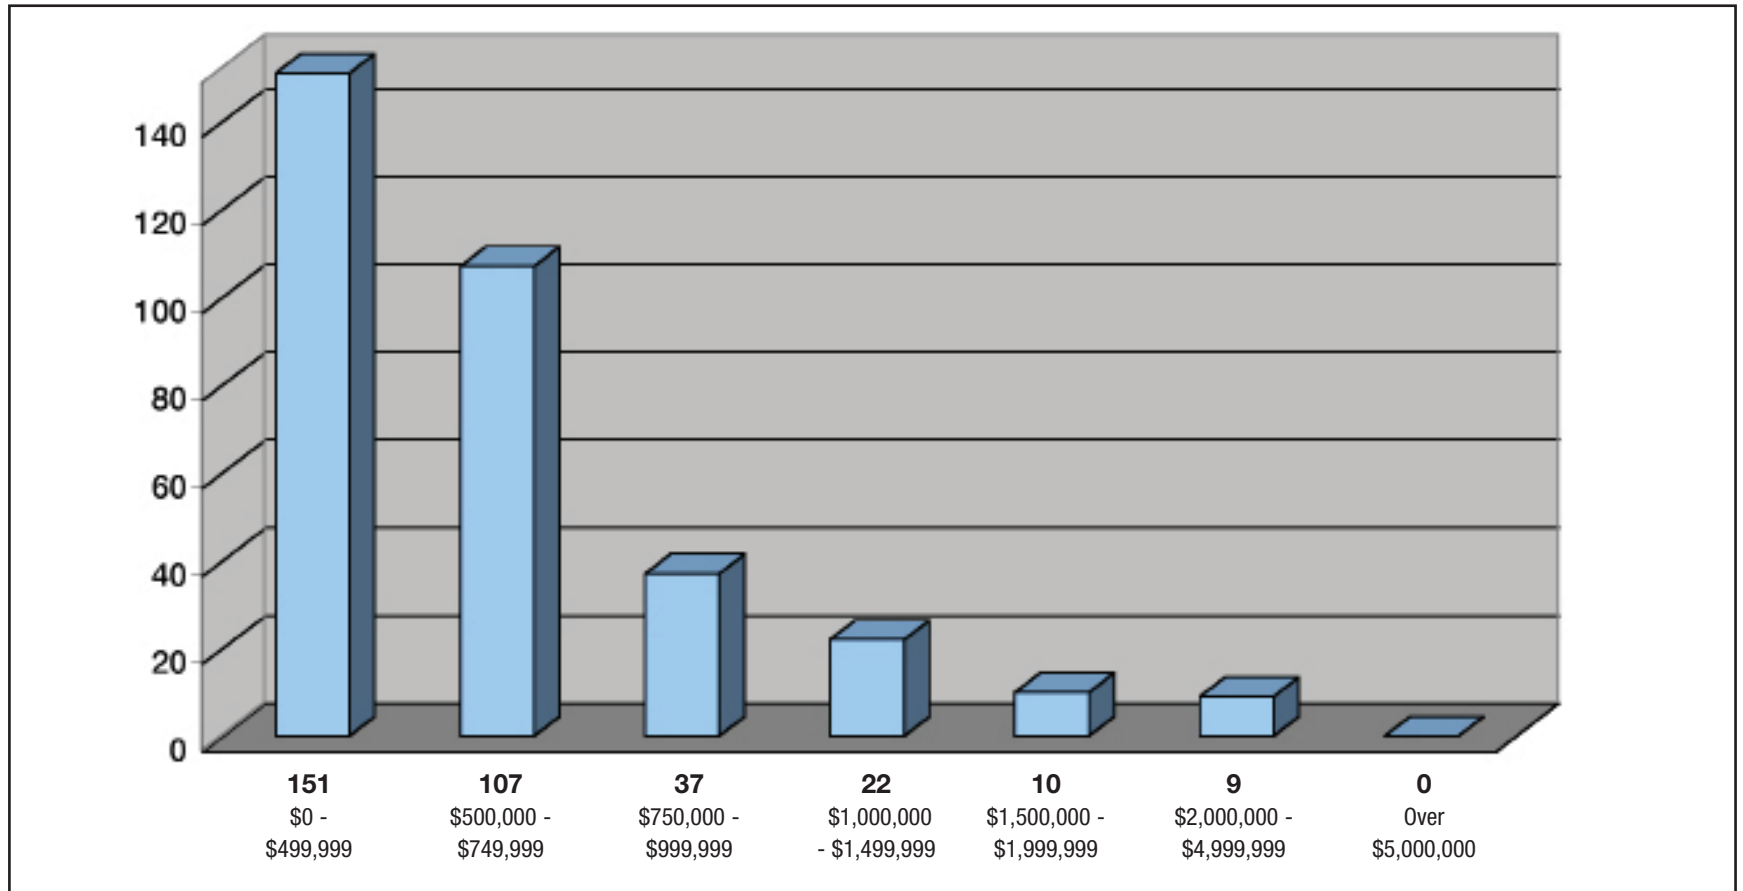

PROPERTIES SOLD 2009

January 1 thru September 30

SINGLE FAMILY

Information gathered from Incline Village, Tahoe Sierra, Sierra Nevada, NNRMLS and South Lake Tahoe Board of Realtors MLS 9/30/09

CHASE
INTERNATIONAL