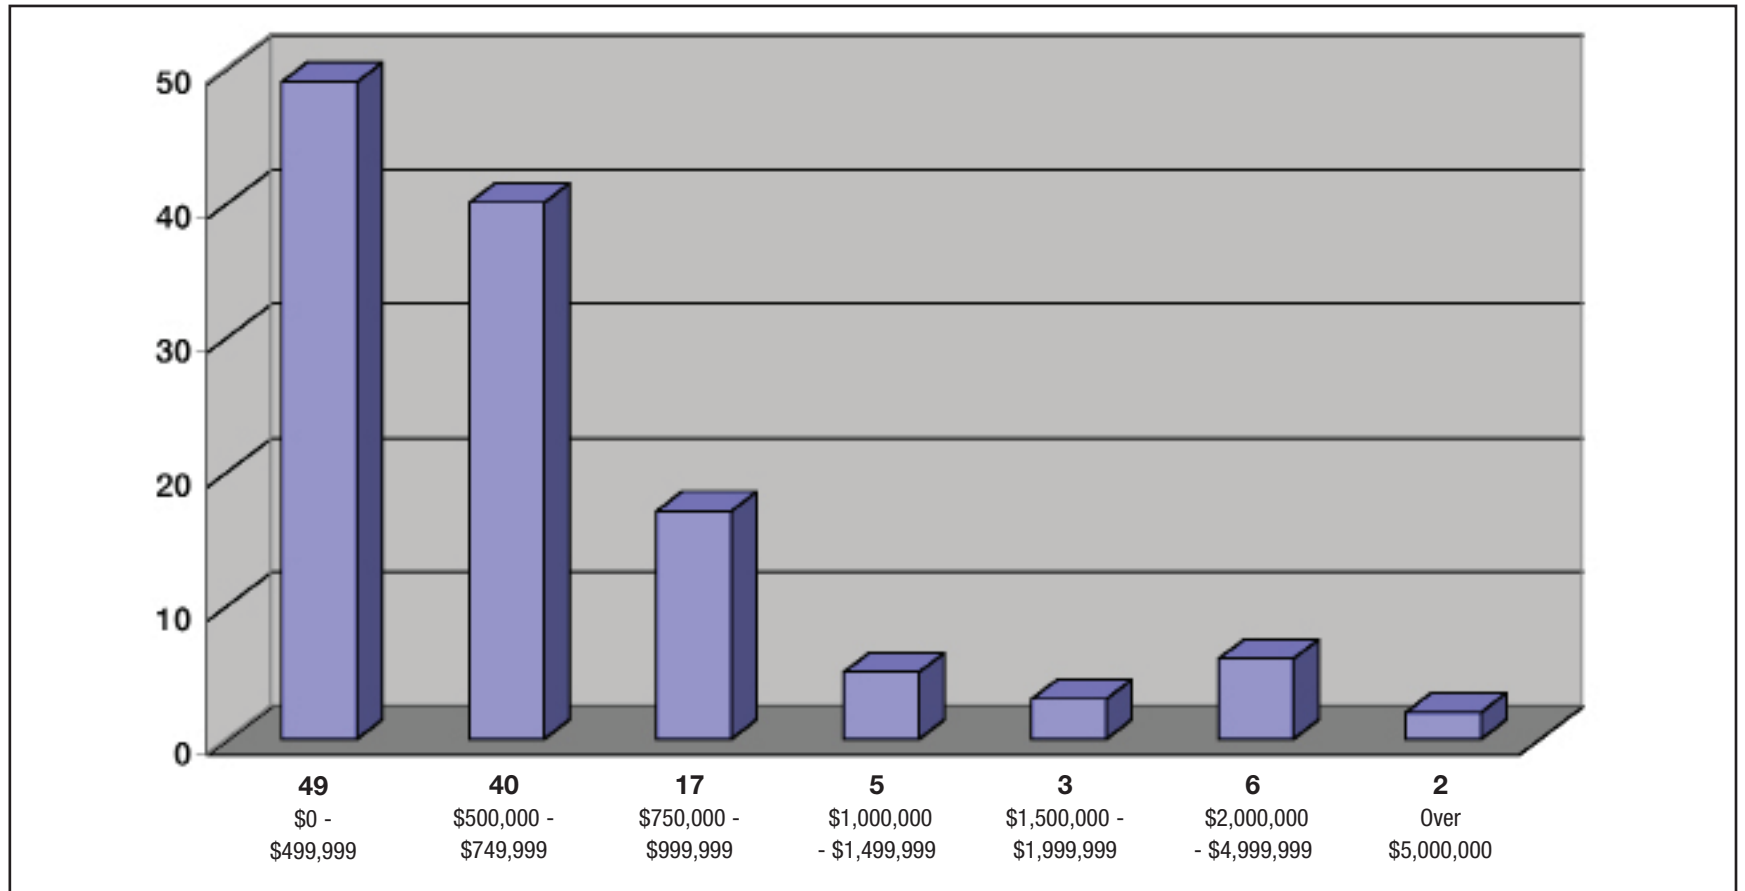

TAHOE CITY

PROPERTIES SOLD 2009

January 1 thru September 30

SINGLE FAMILY

Information gathered from Incline Village, Tahoe Sierra, Sierra Nevada, NNRMLS and South Lake Tahoe Board of Realtors MLS 9/30/09

CHASE
INTERNATIONAL
The leader in luxury real estate
chaseinternational.com