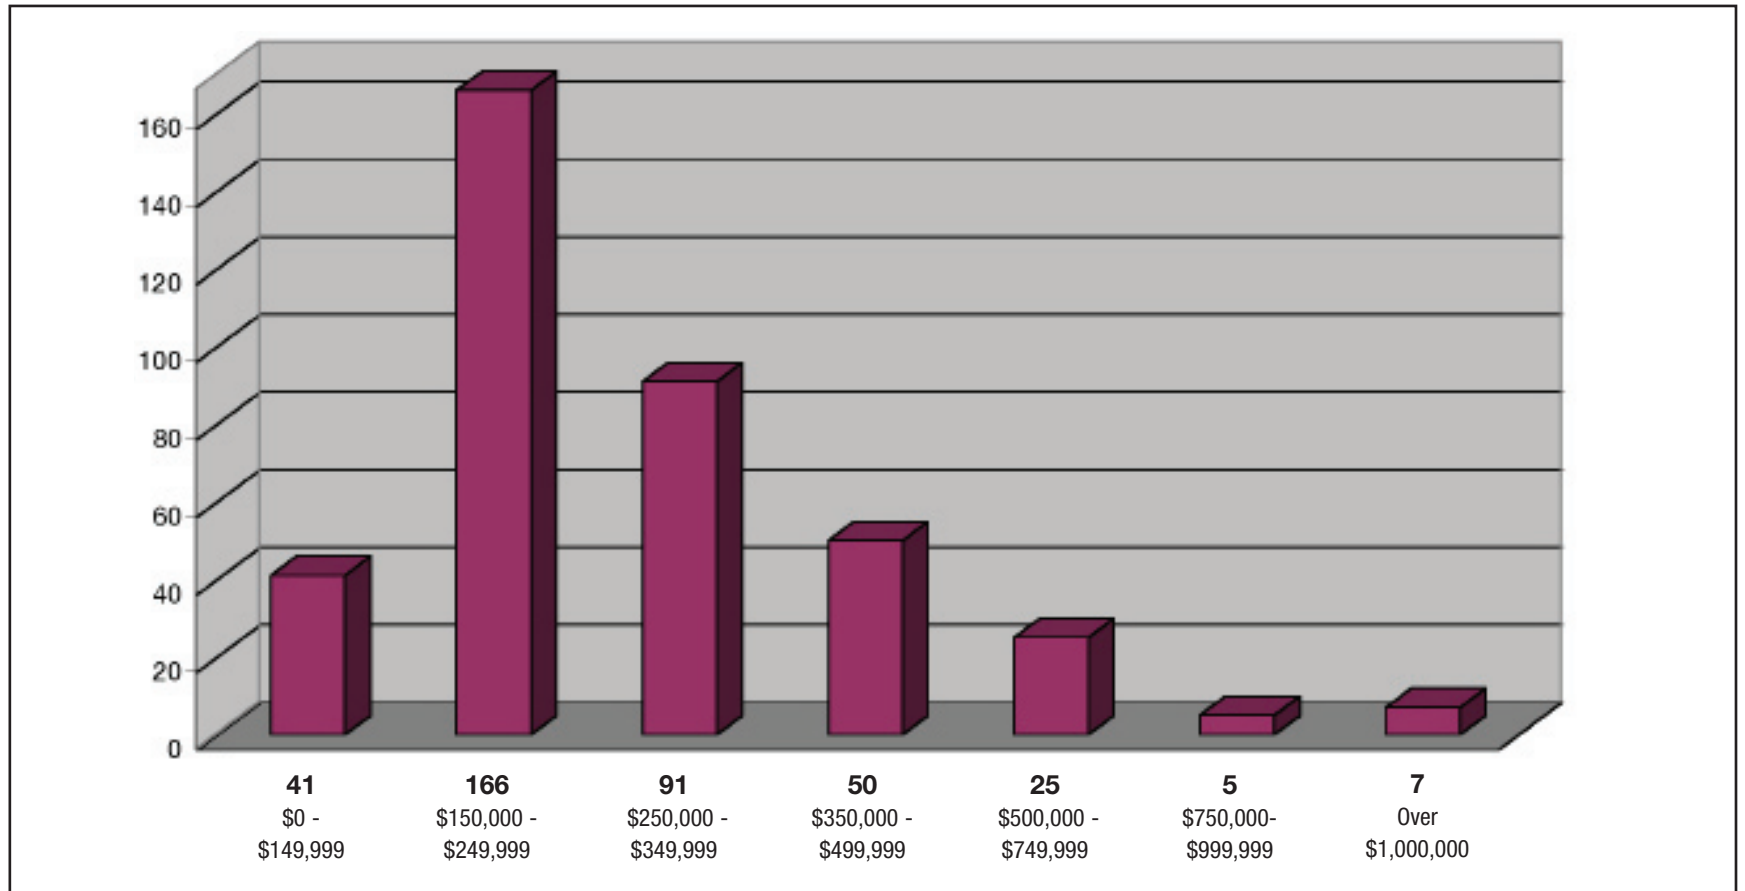

RENO

PROPERTIES SOLD 2009

January 1 thru September 30

SINGLE FAMILY

CHASE
INTERNATIONAL
real estate
chaseinternational.com

CARSON VALLEY PROPERTIES SOLD 2009

January 1 thru September 30

SINGLE FAMILY