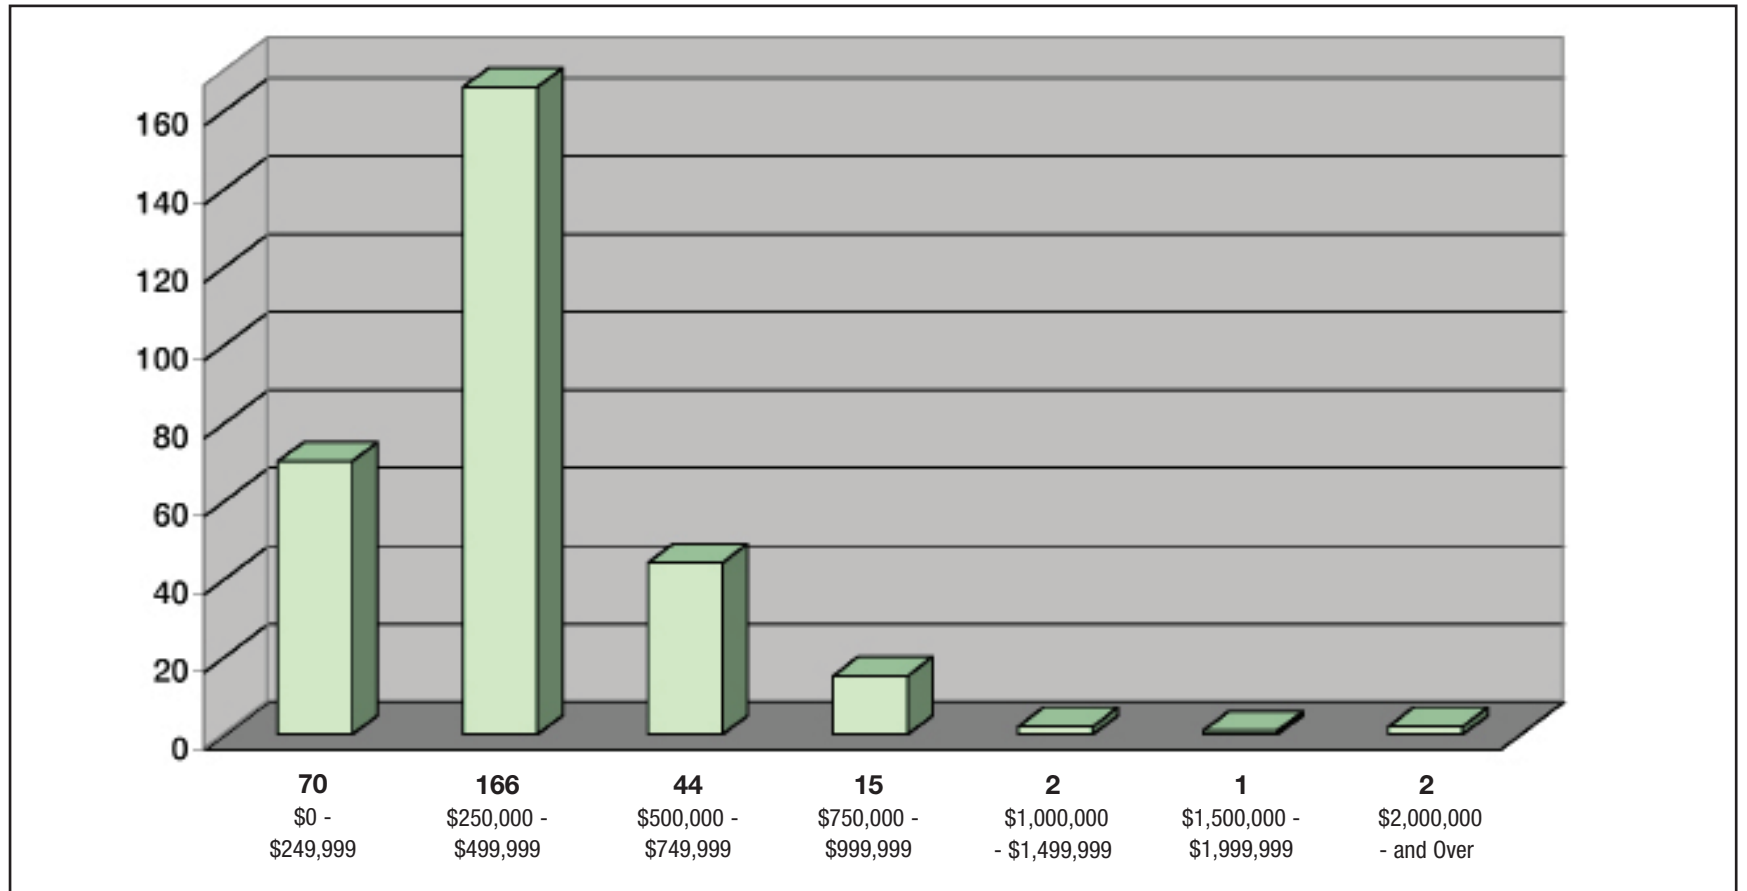

SOUTH LAKE TAHOE

PROPERTIES SOLD 2009

January 1 thru September 30

SINGLE FAMILY

CHASE
INTERNATIONAL
South Tahoe Realty
chaseinternational.com